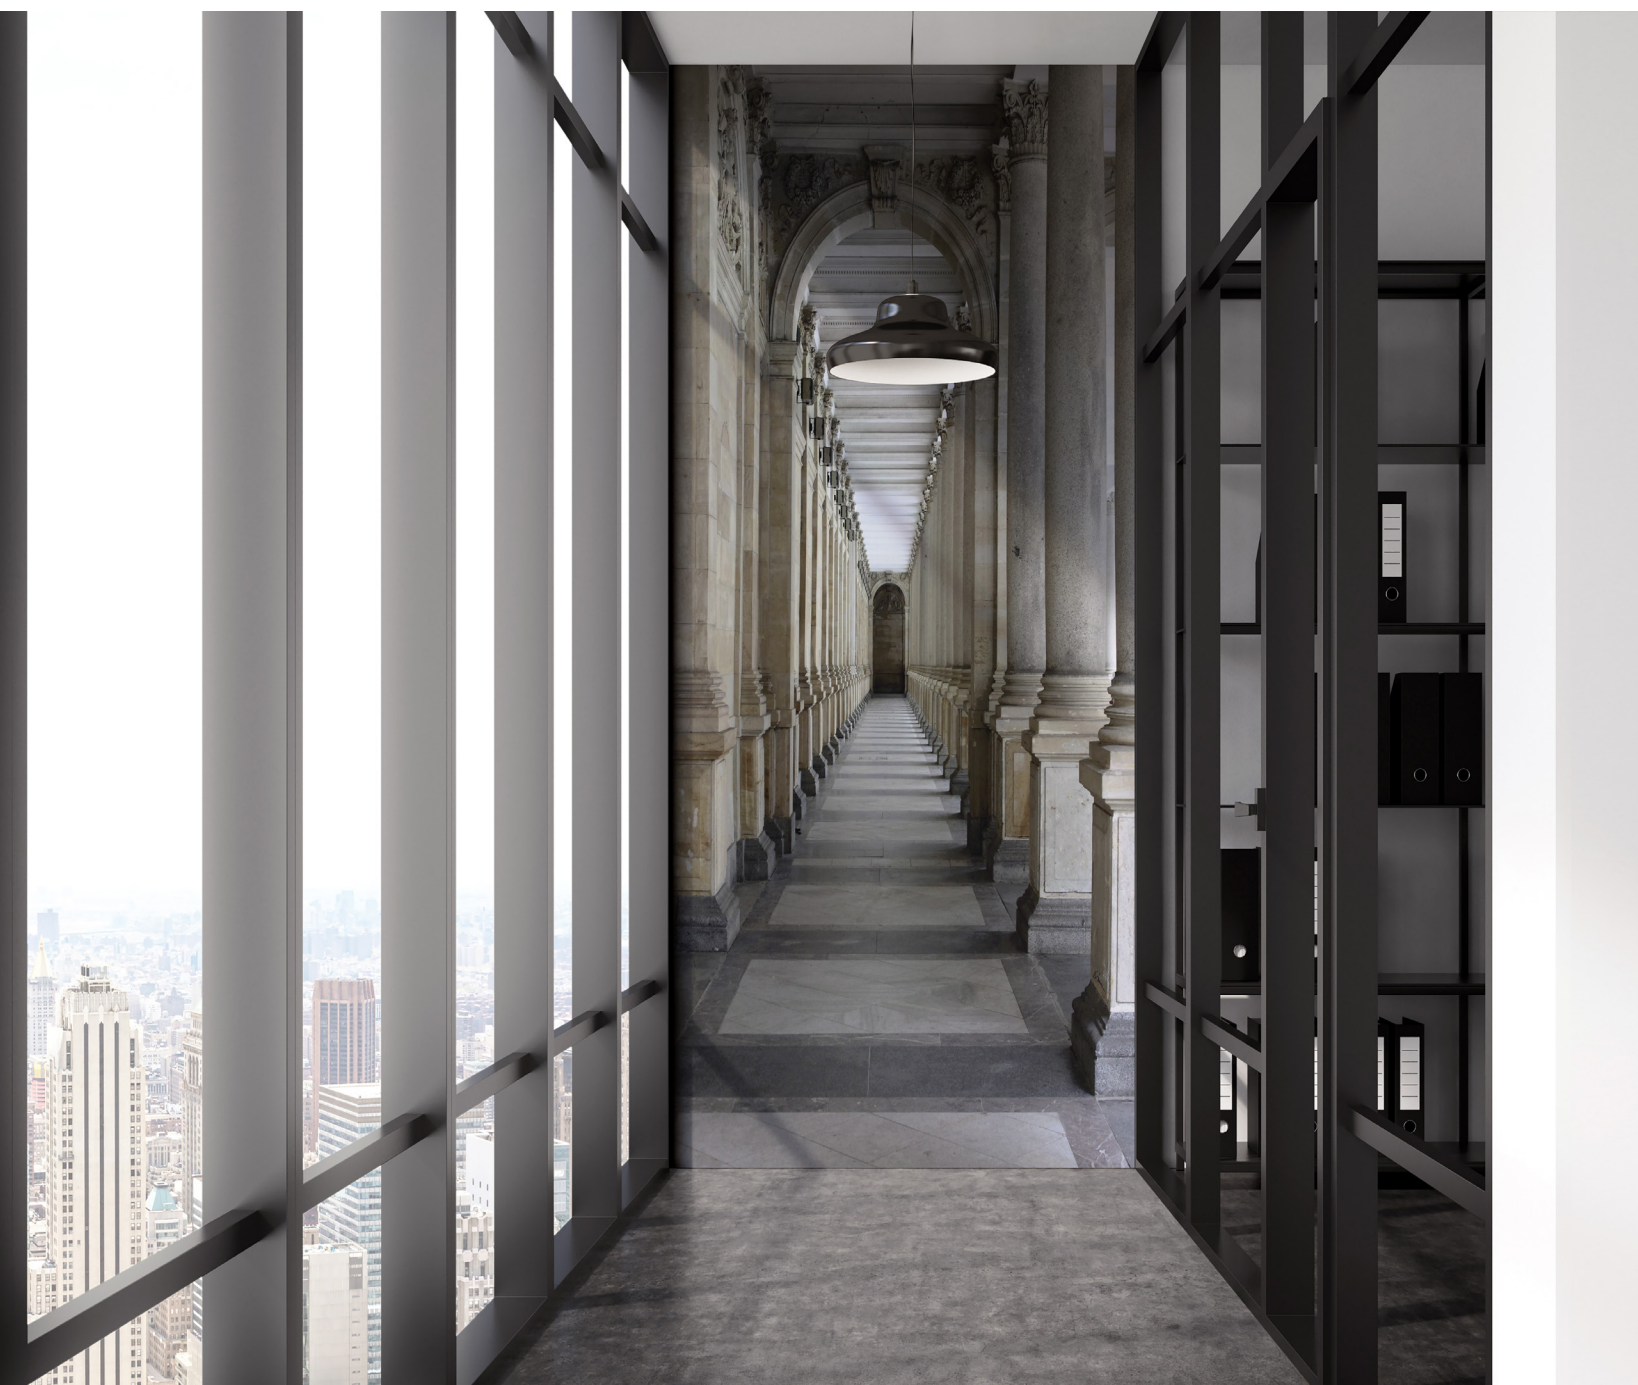

CAPITEL

R-10655

CAPITEL

CAPITEL